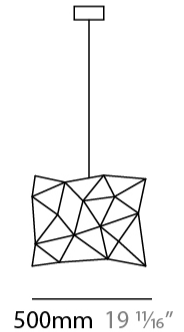

COSMOS ABSTRACT SUSPENSION

D101738-

base number   LED Dimming   Color Temperature   Finish Options

1. To build a product code in our configurator select the specify button on the base model # product page
2. To build a manual product code on this datasheet choose from the options listed below in blue font and add the suffix to the base model #

GENERAL

Series: Cosmos Abstract
Brand: Quasar
Division: Design
Mounting Type: Suspension
Mounting Location: Ceiling
Subcategory: Ambient

PHYSICAL

Shape: Abstract
Length (mm): 1250
Length (in): 49 3/16
Width (mm): 500
Width (in): 19 11/16
Height (mm): 400
Height (in): 15 3/4
Max. Overall Height (mm): 2400
Max. Overall Height (in): 94 1/2
Light Distribution: Omnidirectional
Weight (kg): 4
Weight (lbs): 8.82
[Fixture Finish: NIC / BRA / BBR](#)
Fixture Material: Metal
Cable Details: 2000mm Cable
Upon Request: Custom Sizes

ELECTRICAL

Lamp Type: LED
Input Wattage (W): 30
[Dimming: Non-Dimming / Phase Dimming (120vac Only)](#)
Driver Included: Yes
Driver Location: Integrated
Driver Type: Constant Voltage - Universal
Driver Class: Class 2
Input Voltage (V): 120 - 277
Output Voltage (V): 12
Upon Request: Integral: 0-10Vdc dimming

LED

Number of LEDs: 50
[Color Temperature (°K): 2400 / 2800](#)
Max. Delivered Lumen (lm): 1500 (2800K)
CRI: >90 CRI
Lamp Life (hrs): 50000

OPTICAL

RATINGS AND CERTIFICATIONS

Certified By: Certified for North American Standards
IP rating: IP20