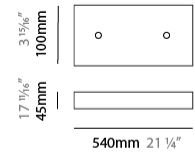

COSMOS ABSTRACT SUSPENSION

D101738-

base number   LED Dimming   Color Temperature   Finish Options

1. To build a product code in our configurator select the specify button on the base model # product page
2. To build a manual product code on this datasheet choose from the options listed below in blue font and add the suffix to the base model #

GENERAL

Series: Cosmos Abstract
Brand: Quasar
Division: Design
Mounting Type: Suspension
Mounting Location: Ceiling
Subcategory: Ambient

PHYSICAL

Shape: Abstract
Length (mm): 1250
Length (in): 49 3/16
Width (mm): 500
Width (in): 19 11/16
Height (mm): 400
Height (in): 15 3/4
Max. Overall Height (mm): 2400
Max. Overall Height (in): 94 1/2
Light Distribution: Omnidirectional
Weight (kg): 4
Weight (lbs): 8.82
[Fixture Finish: NIC / BRA / BBR](#)
Fixture Material: Metal
Cable Details: 2000mm Cable
Upon Request: Custom Sizes

ELECTRICAL

Lamp Type: LED
Input Wattage (W): 30
[Dimming: Non-Dimming / Phase Dimming (120vac Only)](#)
Driver Included: Yes
Driver Location: Integrated
Driver Type: Constant Voltage - Universal
Driver Class: Class 2
Input Voltage (V): 120 - 277
Output Voltage (V): 12
Upon Request: Integral: 0-10Vdc dimming

LED

Number of LEDs: 50
[Color Temperature (°K): 2400 / 2800](#)
Max. Delivered Lumen (lm): 1500 (2800K)
CRI: >90 CRI
Lamp Life (hrs): 50000

OPTICAL

RATINGS AND CERTIFICATIONS

Certified By: Certified for North American Standards
IP rating: IP20