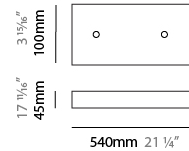

COSMOS ABSTRACT SUSPENSION

D101943-

base number   LED   Color   Finish
Dimming   Temperature   Options

1. To build a product code in our configurator select the specify button on the base model # product page
2. To build a manual product code on this datasheet choose from the options listed below in blue font and add the suffix to the base model #

GENERAL

Series: Cosmos Abstract
Brand: Quasar
Division: Design
Mounting Type: Suspension
Mounting Location: Ceiling
Subcategory: Ambient

PHYSICAL

Shape: Abstract
Length (mm): 1500
Length (in): 59 1/16
Width (mm): 500
Width (in): 19 11/16
Height (mm): 400
Height (in): 15 3/4
Max. Overall Height (mm): 2400
Max. Overall Height (in): 94 1/2
Light Distribution: Omnidirectional
Weight (kg): 4.5
Weight (lbs): 9.92
Fixture Finish: [NIC / BRA / BBR](#)
Fixture Material: Metal
Upon Request: Custom Sizes

ELECTRICAL

Lamp Type: LED
Input Wattage (W): 33
Dimming: [Non-Dimming / Phase Dimming (120vac Only)](#)
Driver Included: Yes
Driver Location: Integrated
Driver Type: Constant Voltage - Universal
Driver Class: Class 2
Input Voltage (V): 120 - 277
Output Voltage (V): 12
Upon Request: Integral: 0-10Vdc dimming

LED

Number of LEDs: 55
Color Temperature (°K): [2400 / 2800](#)
Max. Delivered Lumen (lm): 1650 (2800K)
CRI: >90 CRI
Lamp Life (hrs): 50000

OPTICAL

RATINGS AND CERTIFICATIONS

Certified By: Certified for North American Standards
IP rating: IP20