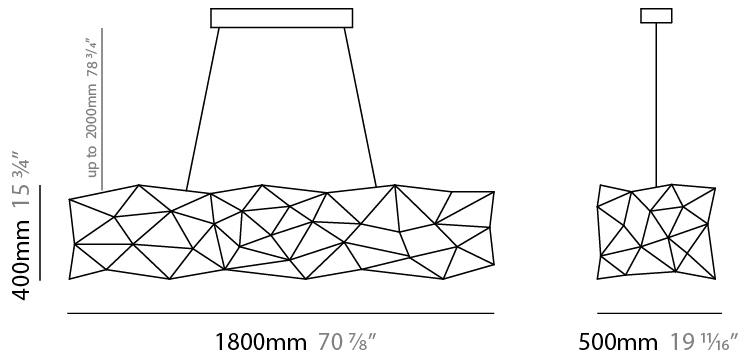

COSMOS ABSTRACT SUSPENSION

D101739-

base number   LED Dimming   Color Temperature   Finish Options

1. To build a product code in our configurator select the specify button on the base model # product page
2. To build a manual product code on this datasheet choose from the options listed below in blue font and add the suffix to the base model #

GENERAL

Series: Cosmos Abstract
Brand: Quasar
Division: Design
Mounting Type: Suspension
Mounting Location: Ceiling
Subcategory: Ambient

PHYSICAL

Shape: Abstract
Length (mm): 1800
Length (in): 70 ⁷/₈
Width (mm): 500
Width (in): 19 ¹¹/₁₆
Height (mm): 400
Height (in): 15 ³/₄
Max. Overall Height (mm): 2400
Max. Overall Height (in): 94 ¹/₂
Light Distribution: Omnidirectional
Weight (kg): 4.5
Weight (lbs): 9.92
[Fixture Finish: NIC / BRA / BBR](#)
Fixture Material: Metal
Cable Details: 2000mm Cable
Upon Request: Custom Sizes

ELECTRICAL

Lamp Type: LED
Input Wattage (W): 36
[Dimming: Non-Dimming / Phase Dimming (120vac Only)](#)
Driver Included: Yes
Driver Location: Integrated
Driver Type: Constant Voltage - Universal
Driver Class: Class 2
Input Voltage (V): 120 - 277
Output Voltage (V): 12
Upon Request: Integral: 0-10Vdc dimming

LED

Number of LEDs: 60
[Color Temperature (°K): 2400 / 2800](#)
Max. Delivered Lumen (lm): 1800 (2800K)
CRI: >90 CRI
Lamp Life (hrs): 50000

OPTICAL

RATINGS AND CERTIFICATIONS

Certified By: Certified for North American Standards
IP rating: IP20