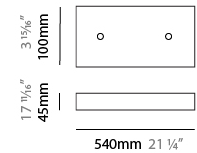

COSMOS ABSTRACT SUSPENSION

D101739-

base number   LED Dimming   Color Temperature   Finish Options

1. To build a product code in our configurator select the specify button on the base model # product page
2. To build a manual product code on this datasheet choose from the options listed below in blue font and add the suffix to the base model #

GENERAL

Series: Cosmos Abstract
Brand: Quasar
Division: Design
Mounting Type: Suspension
Mounting Location: Ceiling
Subcategory: Ambient

PHYSICAL

Shape: Abstract
Length (mm): 1800
Length (in): 70 ⁷/₈
Width (mm): 500
Width (in): 19 ¹¹/₁₆
Height (mm): 400
Height (in): 15 ³/₄
Max. Overall Height (mm): 2400
Max. Overall Height (in): 94 ¹/₂
Light Distribution: Omnidirectional
Weight (kg): 4.5
Weight (lbs): 9.92
[Fixture Finish: NIC / BRA / BBR](#)
Fixture Material: Metal
Cable Details: 2000mm Cable
Upon Request: Custom Sizes

ELECTRICAL

Lamp Type: LED
Input Wattage (W): 36
[Dimming: Non-Dimming / Phase Dimming (120vac Only)](#)
Driver Included: Yes
Driver Location: Integrated
Driver Type: Constant Voltage - Universal
Driver Class: Class 2
Input Voltage (V): 120 - 277
Output Voltage (V): 12
Upon Request: Integral: 0-10Vdc dimming

LED

Number of LEDs: 60
[Color Temperature (°K): 2400 / 2800](#)
Max. Delivered Lumen (lm): 1800 (2800K)
CRI: >90 CRI
Lamp Life (hrs): 50000

OPTICAL

RATINGS AND CERTIFICATIONS

Certified By: Certified for North American Standards
IP rating: IP20