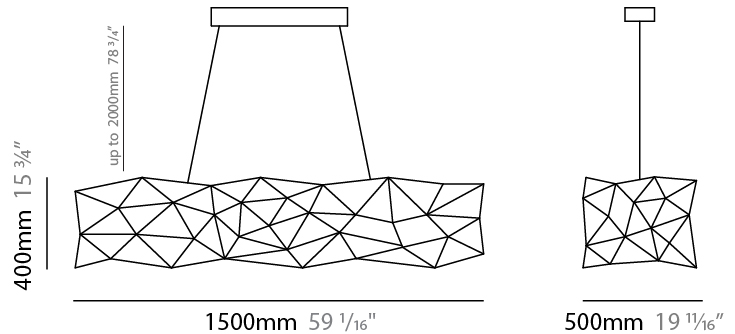

COSMOS ABSTRACT SUSPENSION

D101943-

base number   LED   Color   Finish
Dimming   Temperature   Options

1. To build a product code in our configurator select the specify button on the base model # product page
2. To build a manual product code on this datasheet choose from the options listed below in blue font and add the suffix to the base model #

GENERAL

Series: Cosmos Abstract
Brand: Quasar
Division: Design
Mounting Type: Suspension
Mounting Location: Ceiling
Subcategory: Ambient

PHYSICAL

Shape: Abstract
Length (mm): 1500
Length (in): 59 1/16
Width (mm): 500
Width (in): 19 11/16
Height (mm): 400
Height (in): 15 3/4
Max. Overall Height (mm): 2400
Max. Overall Height (in): 94 1/2
Light Distribution: Omnidirectional
Weight (kg): 4.5
Weight (lbs): 9.92
Fixture Finish: [NIC / BRA / BBR](#)
Fixture Material: Metal
Upon Request: Custom Sizes

ELECTRICAL

Lamp Type: LED
Input Wattage (W): 33
Dimming: [Non-Dimming / Phase Dimming (120vac Only)](#)
Driver Included: Yes
Driver Location: Integrated
Driver Type: Constant Voltage - Universal
Driver Class: Class 2
Input Voltage (V): 120 - 277
Output Voltage (V): 12
Upon Request: Integral: 0-10Vdc dimming

LED

Number of LEDs: 55
Color Temperature (°K): [2400 / 2800](#)
Max. Delivered Lumen (lm): 1650 (2800K)
CRI: >90 CRI
Lamp Life (hrs): 50000

OPTICAL

RATINGS AND CERTIFICATIONS

Certified By: Certified for North American Standards
IP rating: IP20